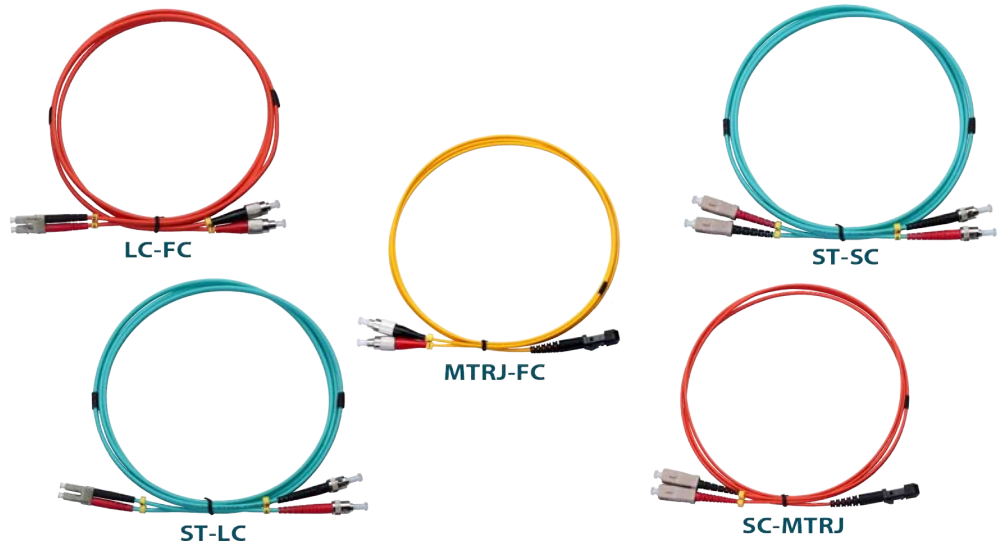

Specifications

Specifications	Single-Mode	OM1	OM2/OM3	OM4
Core Diameter	9.2 ± 0.5 μm	62.5 ±	50 ± 2.5 μm	50 ± 2.5 μm
Cladding Diameter	125 ± 1 μm	125 ± 1 μm	125 ± 1 μm	125 ± 1 μm
Attenuation (dB/km)	1310nm≤0.4 1550nm≤0.3	850nm≤3.5 1300nm≤1.5	850nm≤3.5 1300nm≤1.5	850nm≤2.3 1300nm≤0.6
Coating Diameter	245 ± 1.0	245 ± 1.0	245 ± 1.0	245 ± 7
Cutoff Wavelength	≤1260 nm	--	≤1260 nm	≤1260 nm
Temperature	-20°C~60°C	-20°C~60°C	-20°C~60°C	-20°C~60°C
		2.0 mm		3.0 mm
Outer Diameter (mm)		3.90-4.30		5.30-5.80
Nominal Weight (kg/km)		8.5		13.5
Max. Tension (N)		200 ST, 100 LT		300 ST, 160 LT
Max. Crush Resistance (N/100)		1000 ST, 200 LT		1000 ST, 200 LT

Availability

1. Coating/Jacket Options: Standard, Bend Insensitive, Armored (Light or Heavy)
   - Connectors (Any Combination): LC, FC, SC, ST, MTRJ, LC/APC, FC/APC, SC/APC
   - Fibers (Yellow, Orange, Aqua): Multimode, Single-Mode
   - Core: 9/125μm, 50/125μm, & 62.5/125μm
   - Insulation: Riser (PVC), Plenum, LSZH
   - Stock Lengths (meters): 1, 2, 3, 5, 10, 15, 20, 25, 30, 40, 50, 100, 150, 200, 300, 500
2. *Also available in bulk reel up to 5000m.