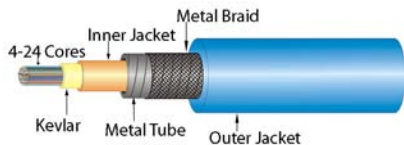

Data Center Performance

Enhanced Data Transfer with Duplex (2 Fiber) Optical Communication

Available Duplex Options:

Bend Insensitive

Duplex patch cables designed with a low Refractive Index (RI) glass layer, providing superior bending performance without cable damage in tight closures.

Steel Armored

Light or heavy steel armored patch cables withstand the harshest indoor and outdoor environments including oil and mining areas.

Fiber Types

- OM4 - 50/125 10G/100G (Aqua)
- OM3 - 50/125 10G (Aqua)
- OM2 - 50/125 1G (Orange)
- OM1 - 62.5/125 1G (Orange)
- OS2 - 9/125 10G/100G (Yellow)